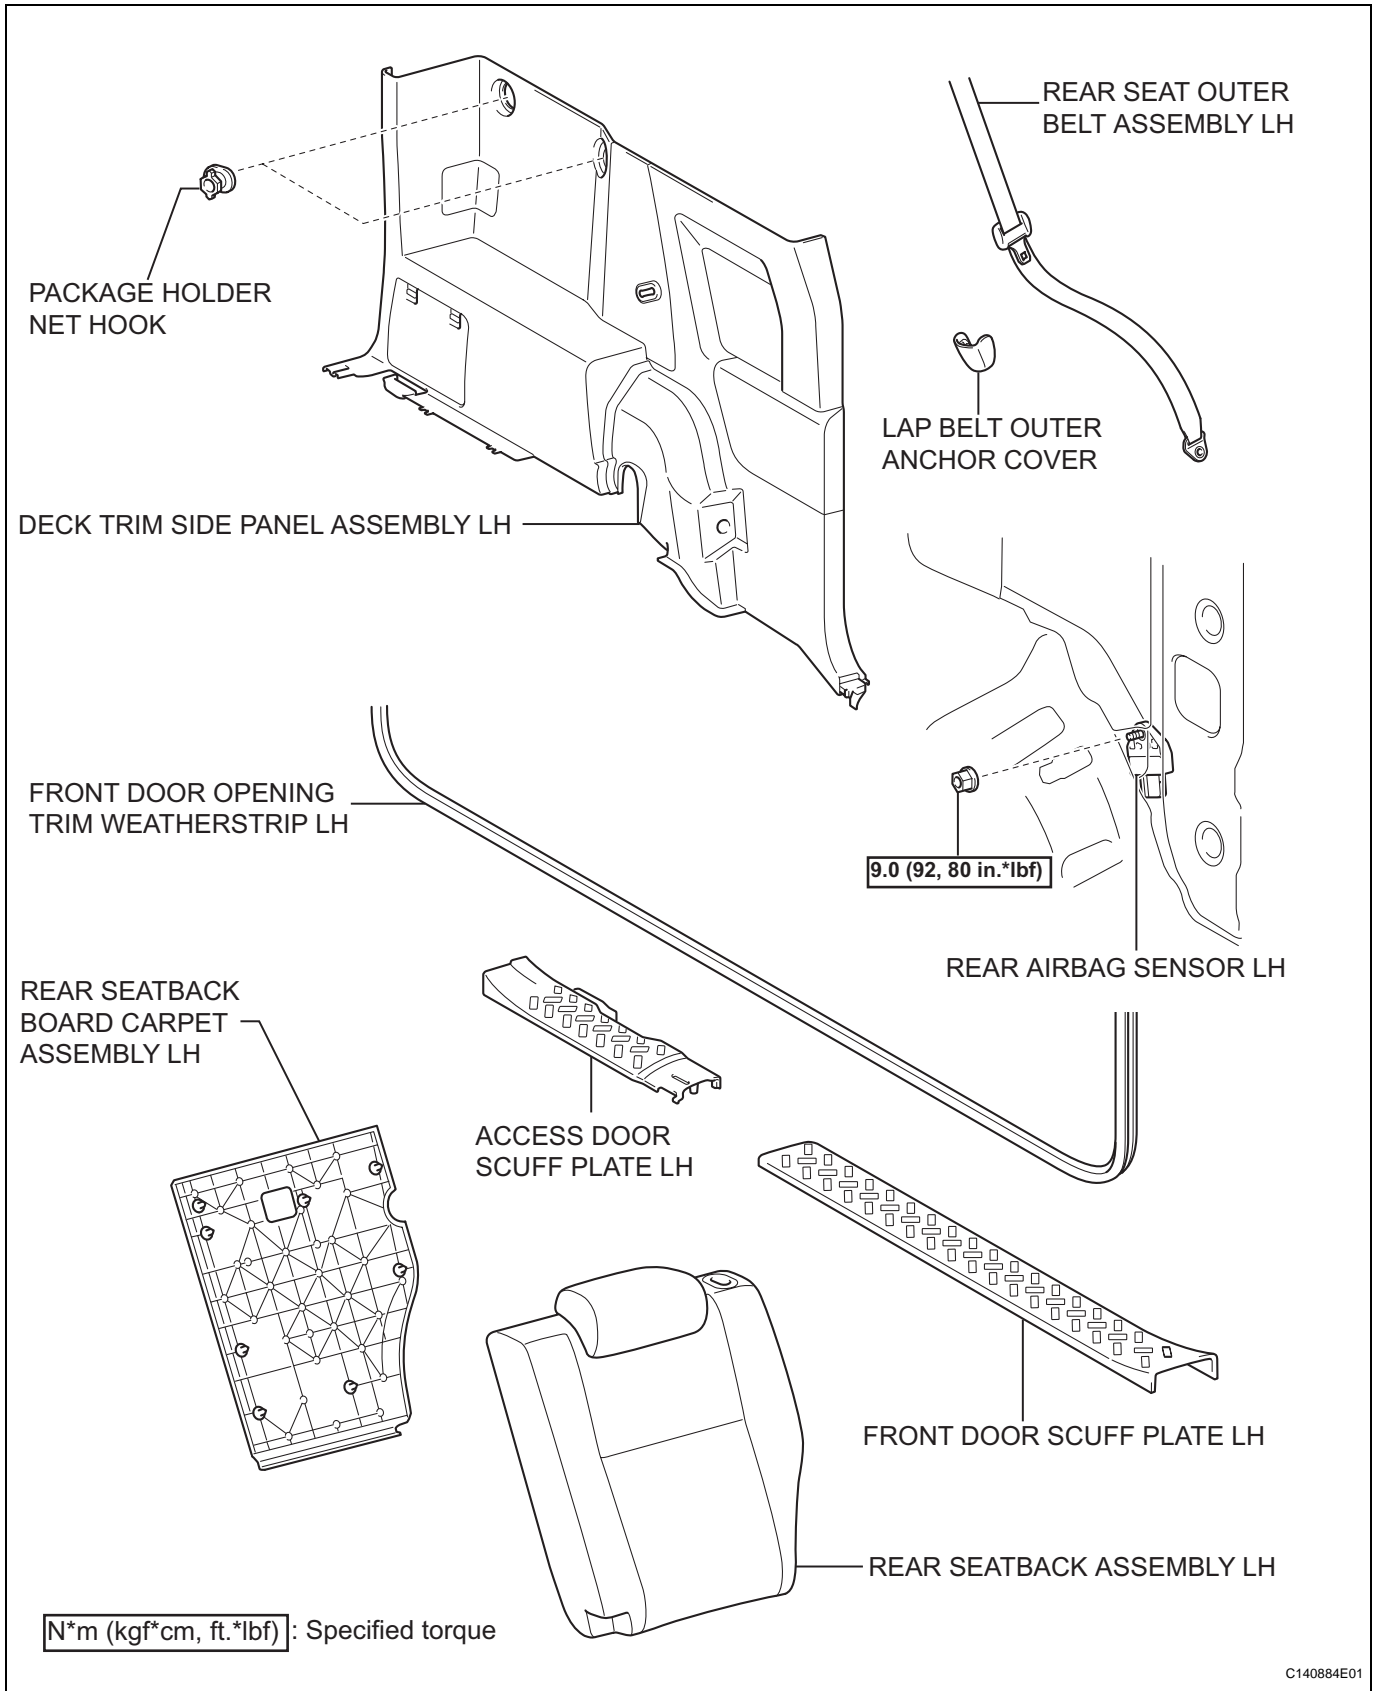

# REAR AIRBAG SENSOR

## COMPONENTS

RS

RS

for RH Side:

DECK TRIM SIDE PANEL ASSEMBLY RH

**w/ Power Outlet Socket:**

REAR DECK TRIM COVER

**w/o Woofer:**

SIDE TRIM COVER

QUARTER TRIM POCKET

QUARTER TRIM POCKET TRAY

**w/ Woofer:**

AMPLIFIER BOX SPEAKER ASSEMBLY

SPEAKER MOUNTING COVER

DECK SIDE GARNISH