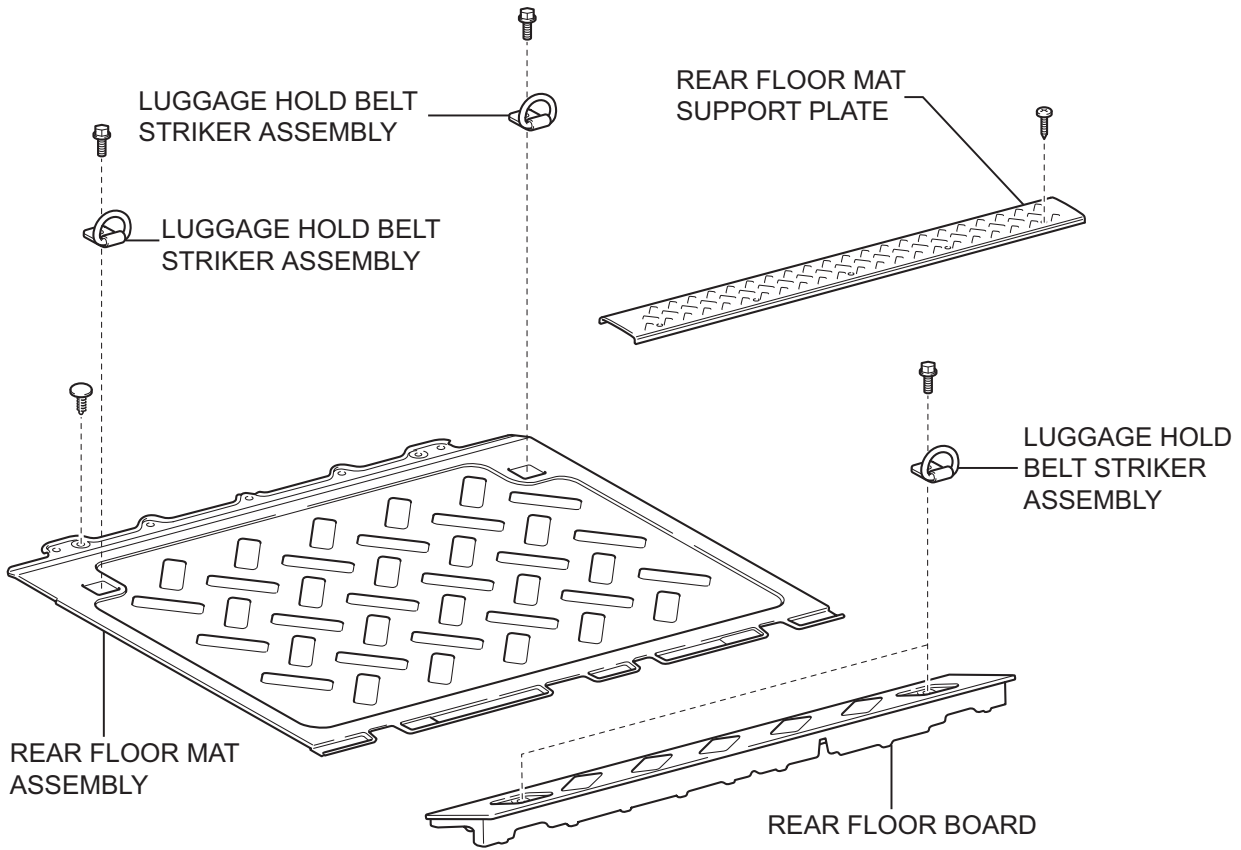

# REAR AIRBAG SENSOR

## COMPONENTS

RS

RS

for RH Side:

DECK TRIM SIDE PANEL ASSEMBLY RH

**w/ Power Outlet Socket:**

REAR DECK TRIM COVER

**w/o Woofer:**