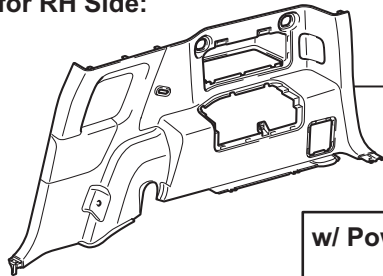

## COMPONENTS

RS

RS

for RH Side:

DECK TRIM SIDE PANEL ASSEMBLY RH

**w/ Power Outlet Socket:**

REAR DECK TRIM COVER

**w/o Woofer:**

SIDE TRIM COVER

QUARTER TRIM POCKET

QUARTER TRIM POCKET TRAY

**w/ Woofer:**

AMPLIFIER BOX SPEAKER ASSEMBLY

SPEAKER MOUNTING COVER

DECK SIDE GARNISH